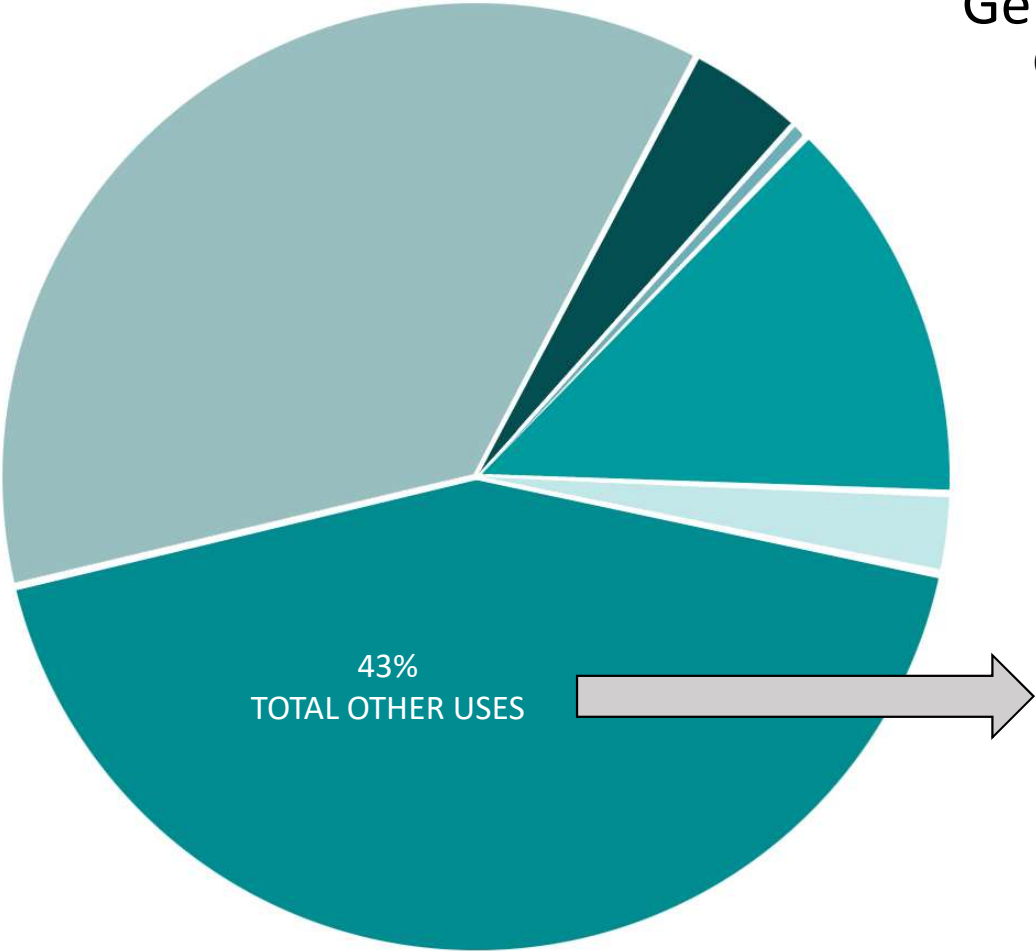

Use of Tithe Report

GC Working Policy V 20 20

Use of Tithe

General Conference
2019

General Conference

OTHER USES: 40.8%

Use of Tithe World Church 2019

World Church

OTHER USES: 5.8%