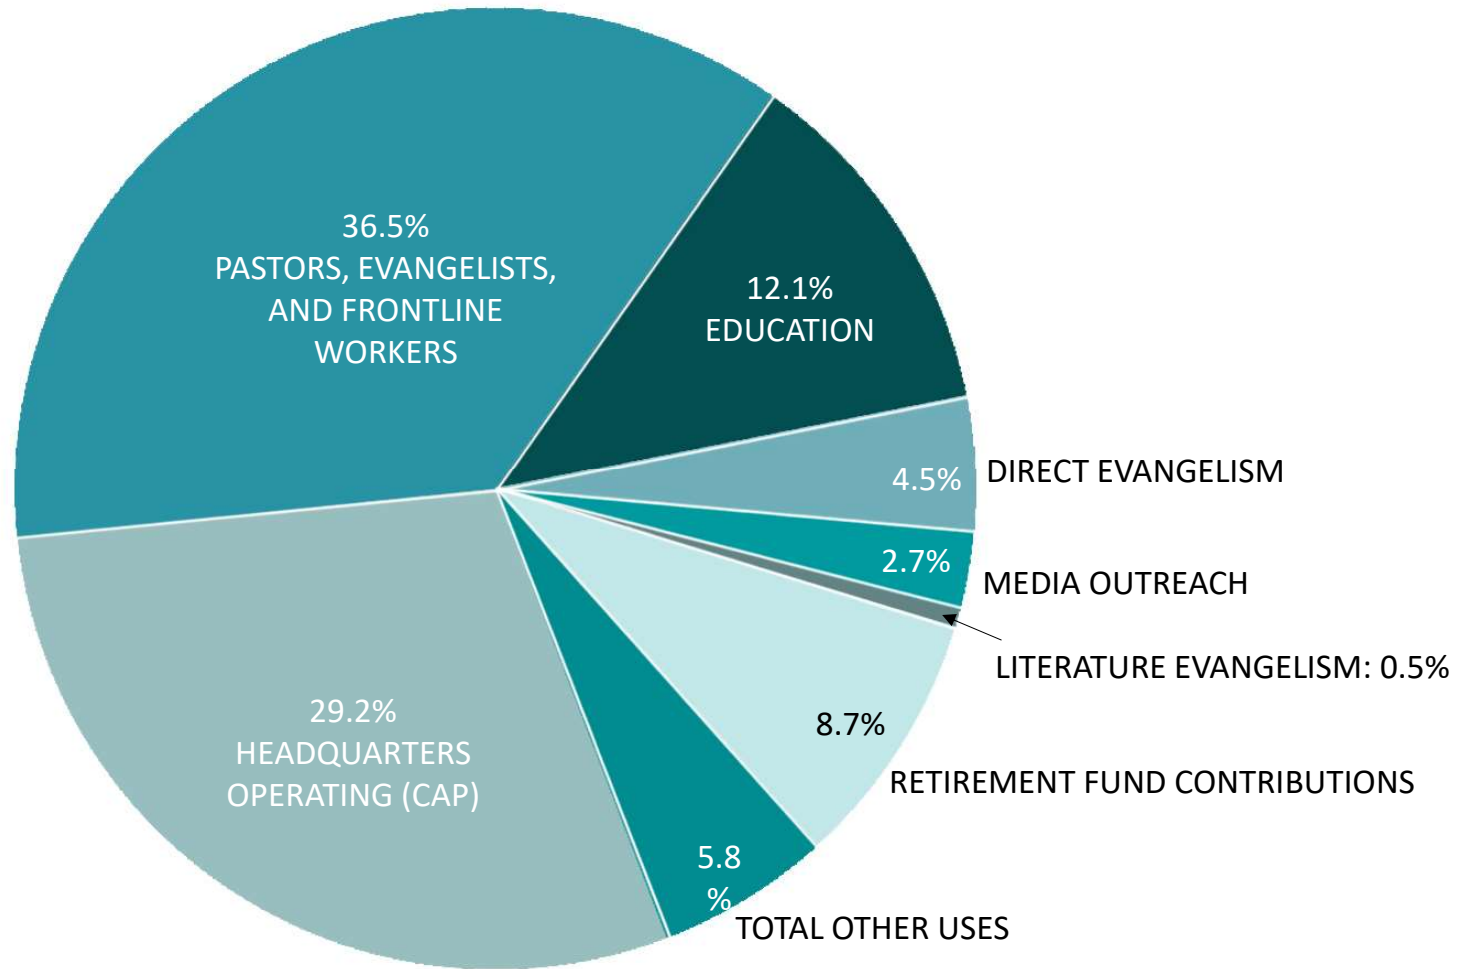

Use of Tithe Report

GC Working Policy V 20 20

Use of Tithe

General Conference
2019

General Conference

OTHER USES: 40.8%

Use of Tithe World Church 2019

World Church

OTHER USES: 5.8%