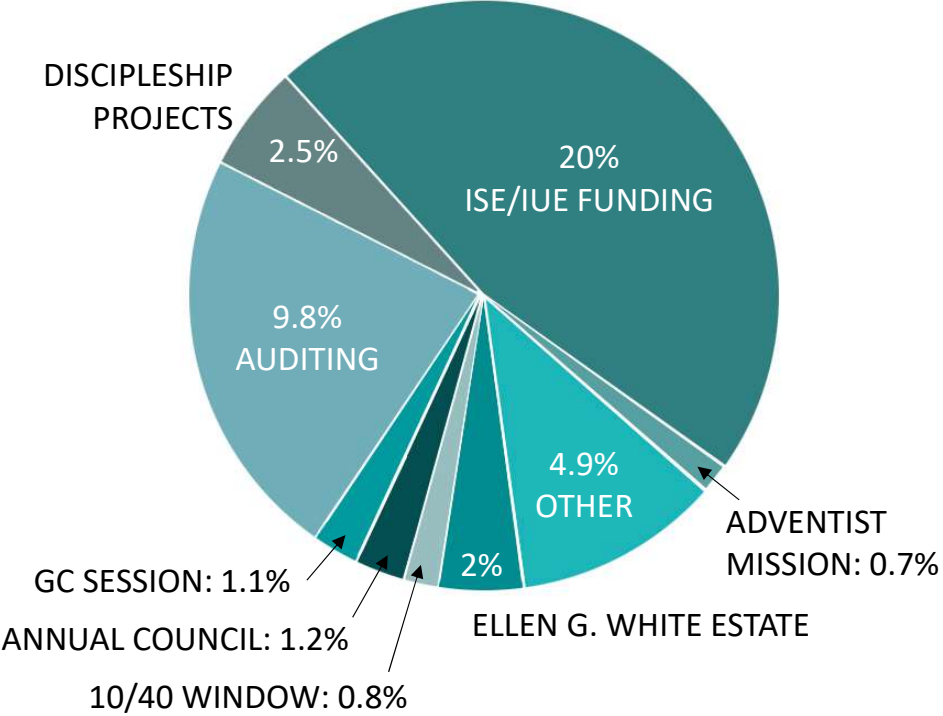

Use of Tithe Report

GC Working Policy V 20 20

Use of Tithe

General Conference
2019

General Conference

OTHER USES: 40.8%

Use of Tithe World Church 2019

World Church

OTHER USES: 5.8%