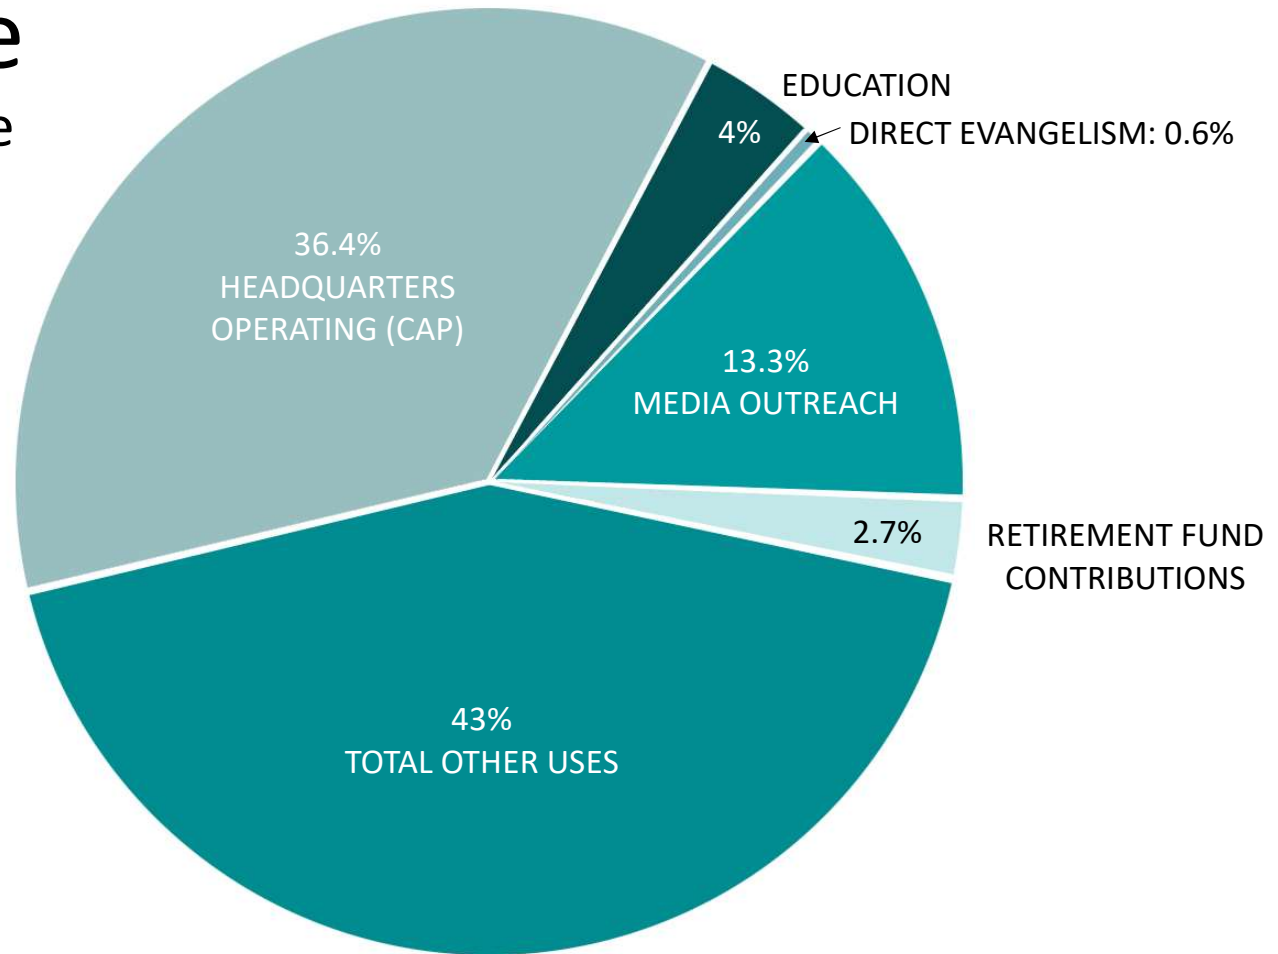

Use of Tithe Report

GC Working Policy V 20 20

Use of Tithe

General Conference
2019

General Conference

OTHER USES: 40.8%

Use of Tithe World Church 2019

World Church

OTHER USES: 5.8%